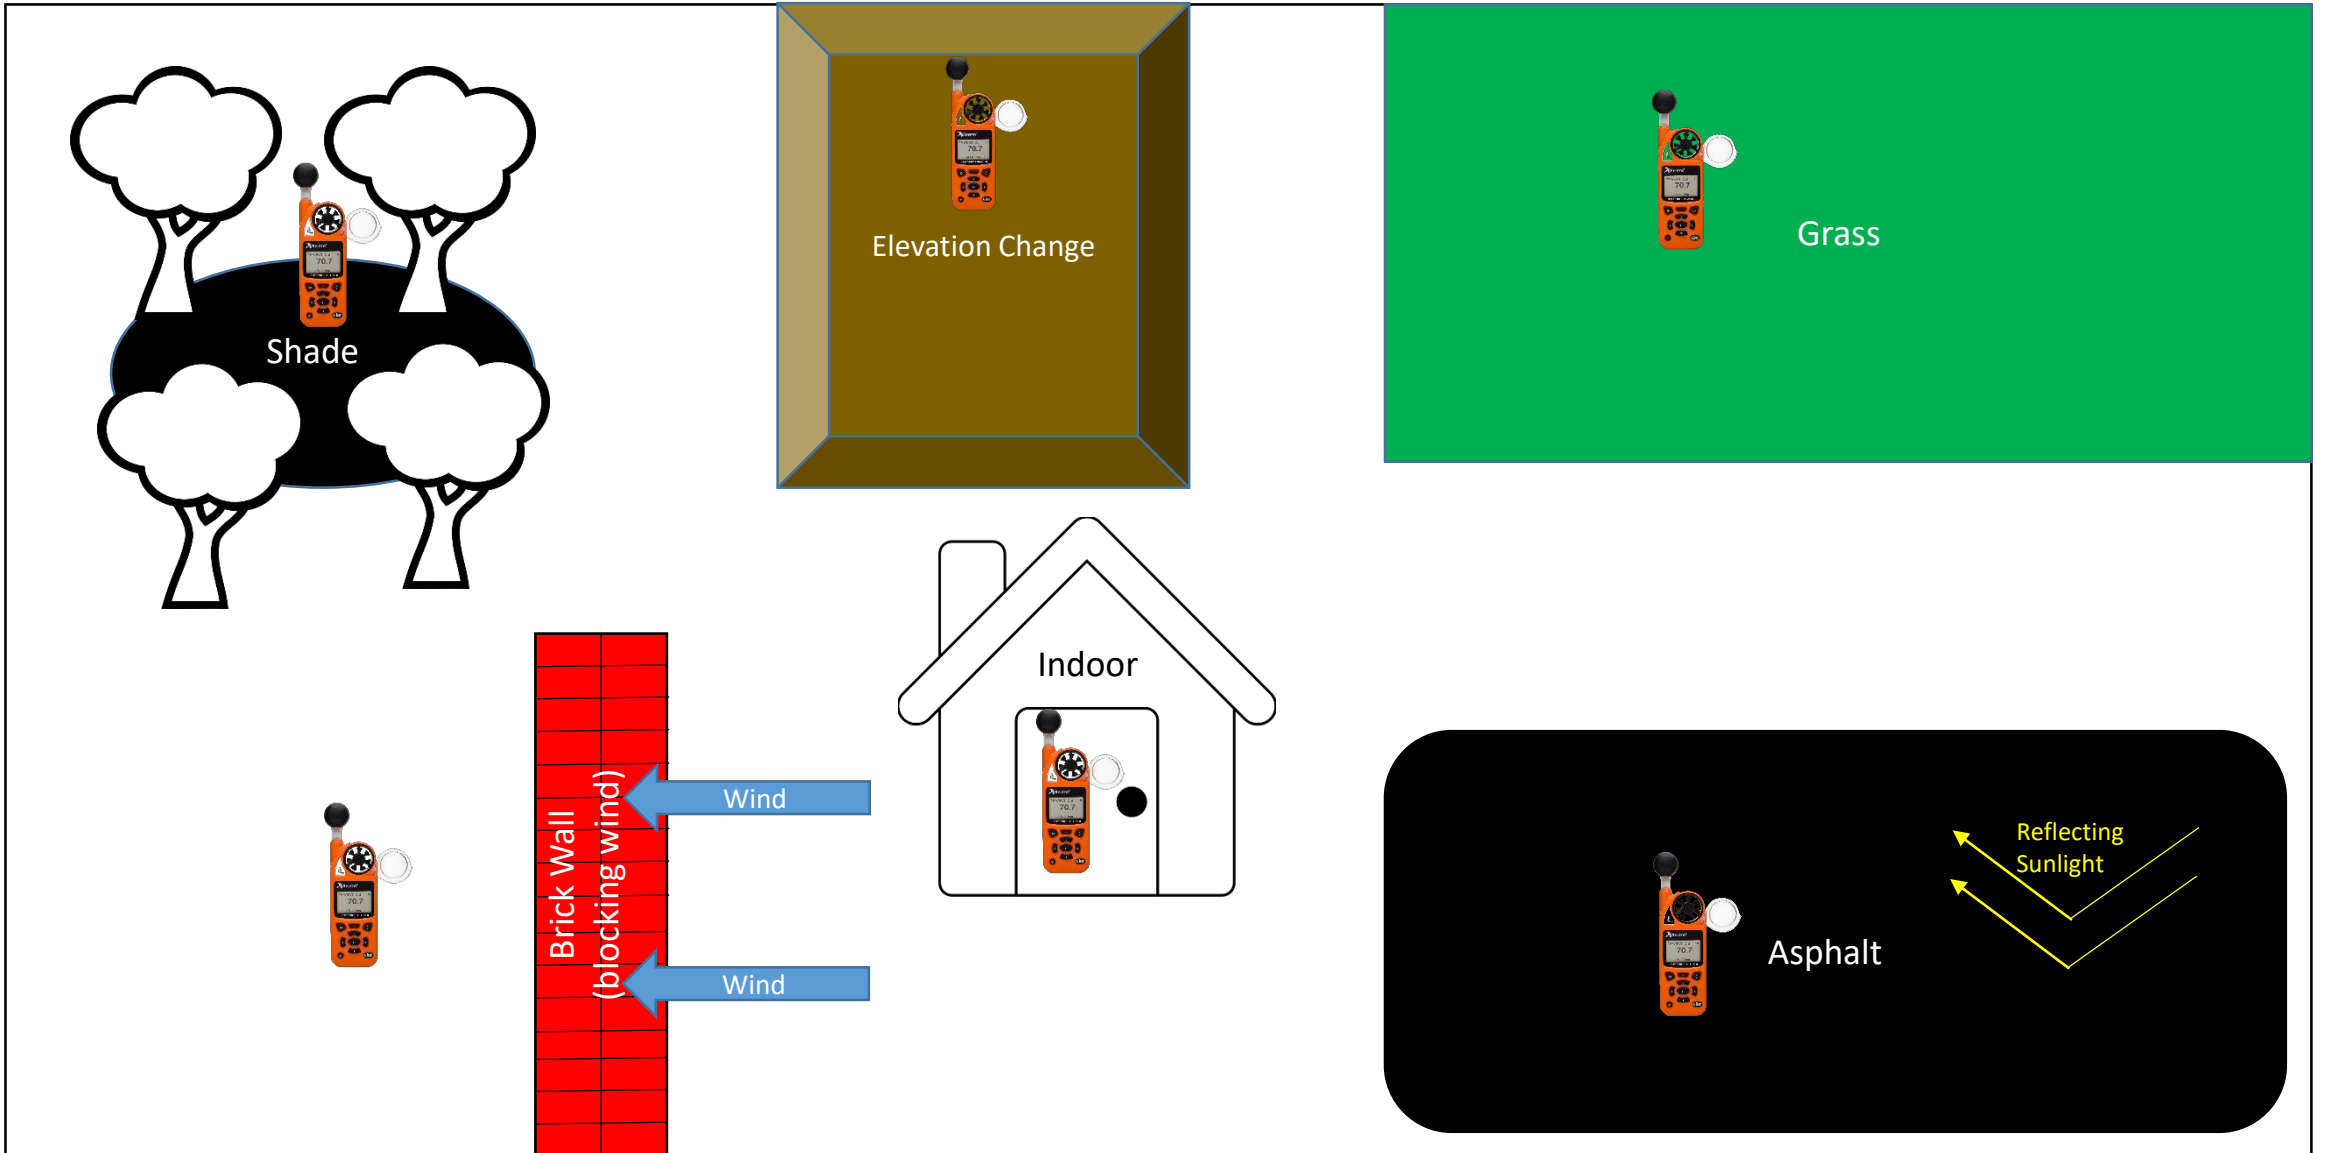

Where to place multiple Kestrel 5400 Heat Stress Trackers?

When monitoring WBGT, the Kestrel 5400 should always be placed in the conditions most closely matching those where the people (or animals) are located. Along with temperature and humidity, sun, shade, wind, elevation, and surrounding surfaces all impact the micro-climate and heat stress likelihood, so pay particular attention to matching these conditions.