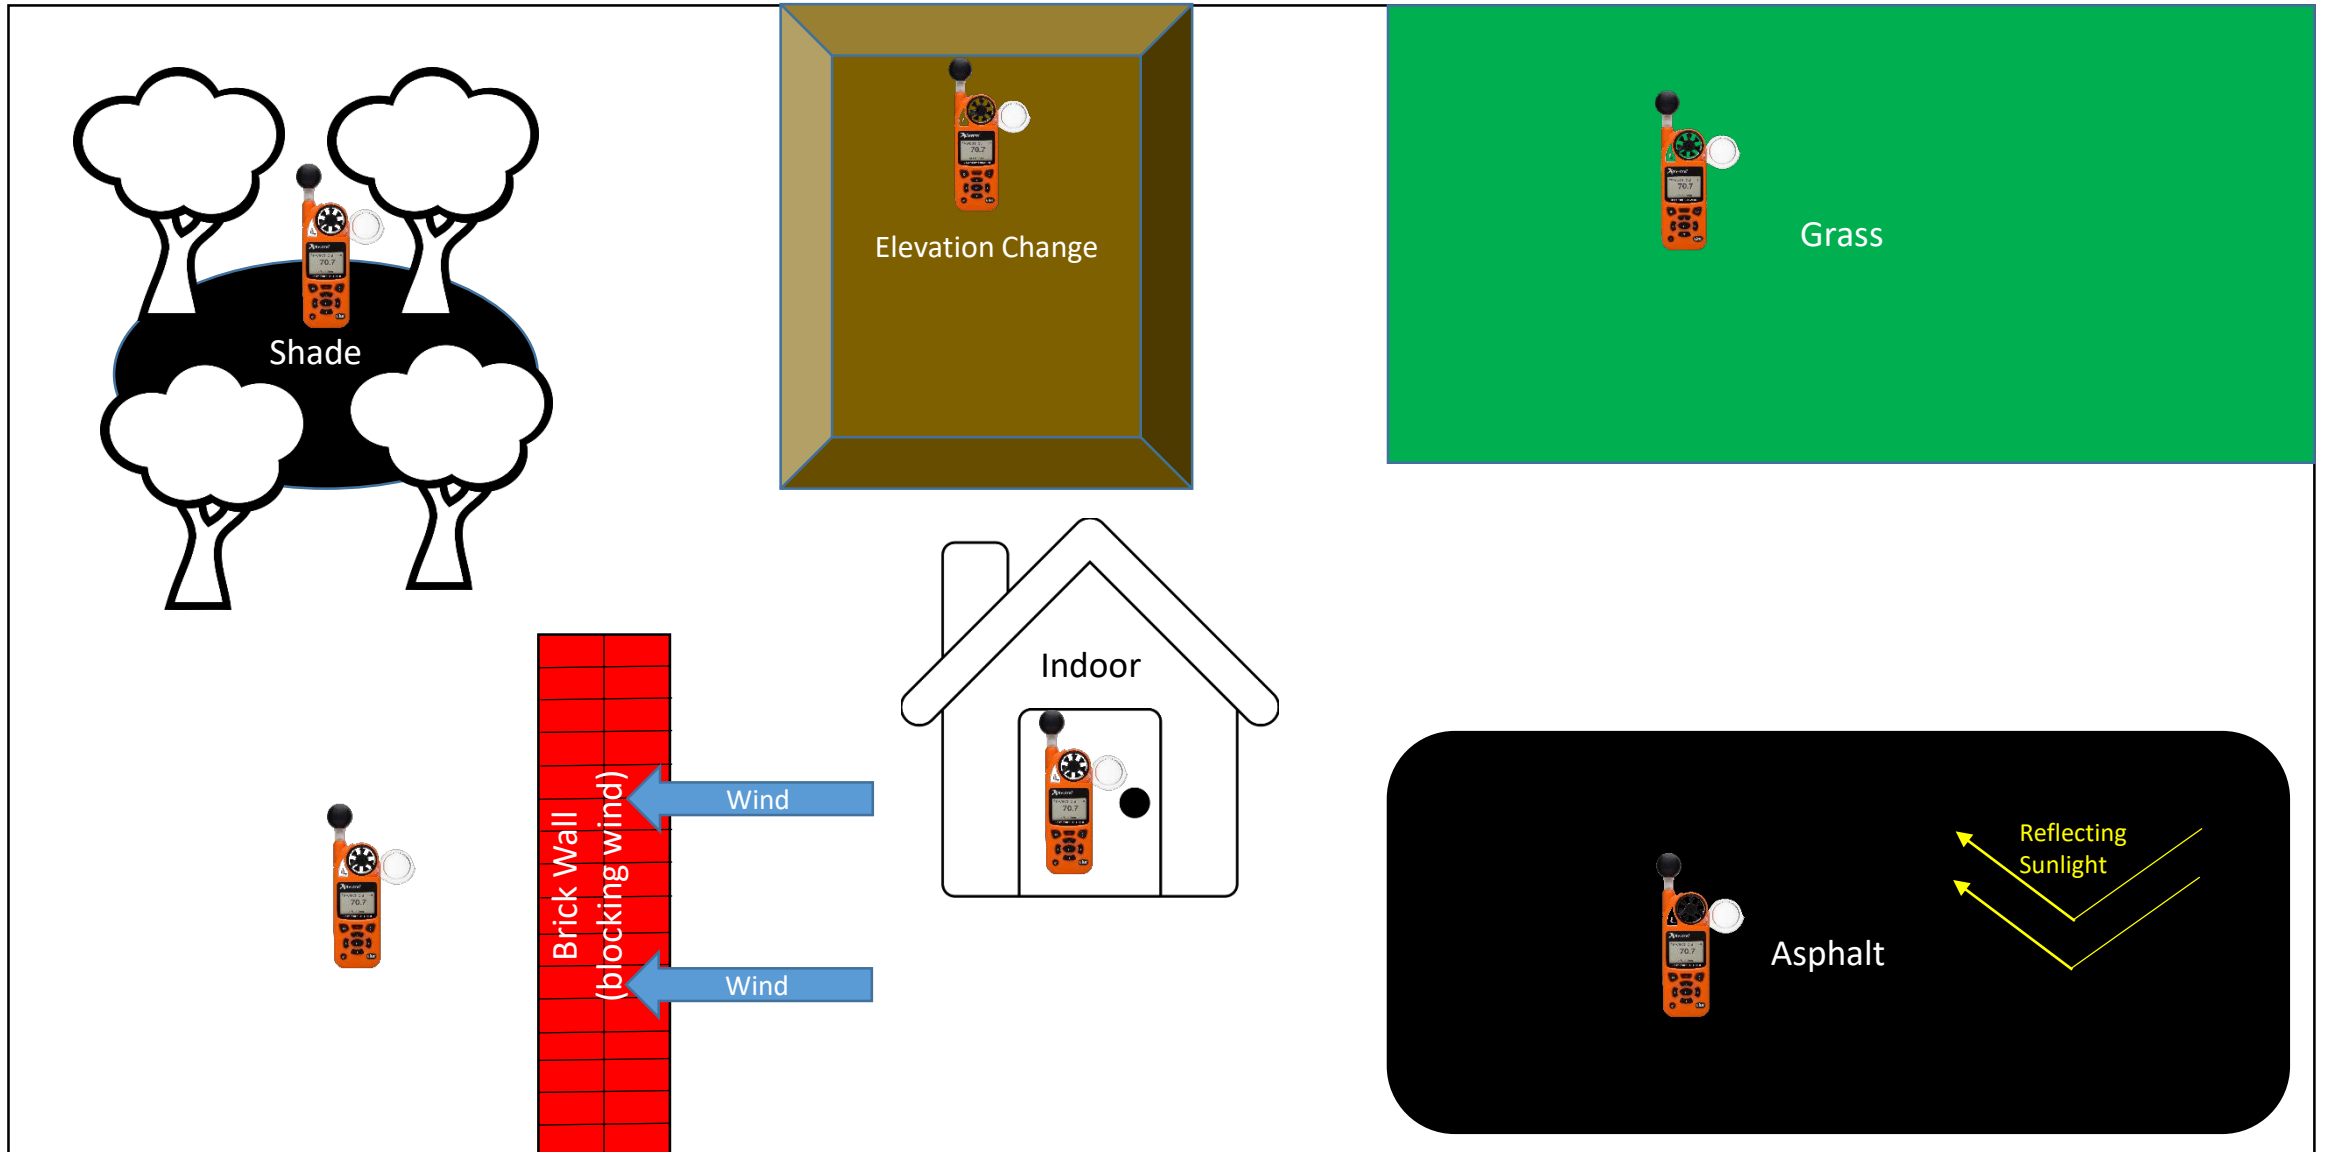

Where to place multiple Kestrel 5400 Heat Stress Trackers?

When monitoring WBGT, the Kestrel 5400 should always be placed in the conditions most closely matching those where the people (or animals) are located. Along with temperature and humidity, sun, shade, wind, elevation, and surrounding surfaces all impact the micro-climate and heat stress likelihood, so pay particular attention to matching these conditions.