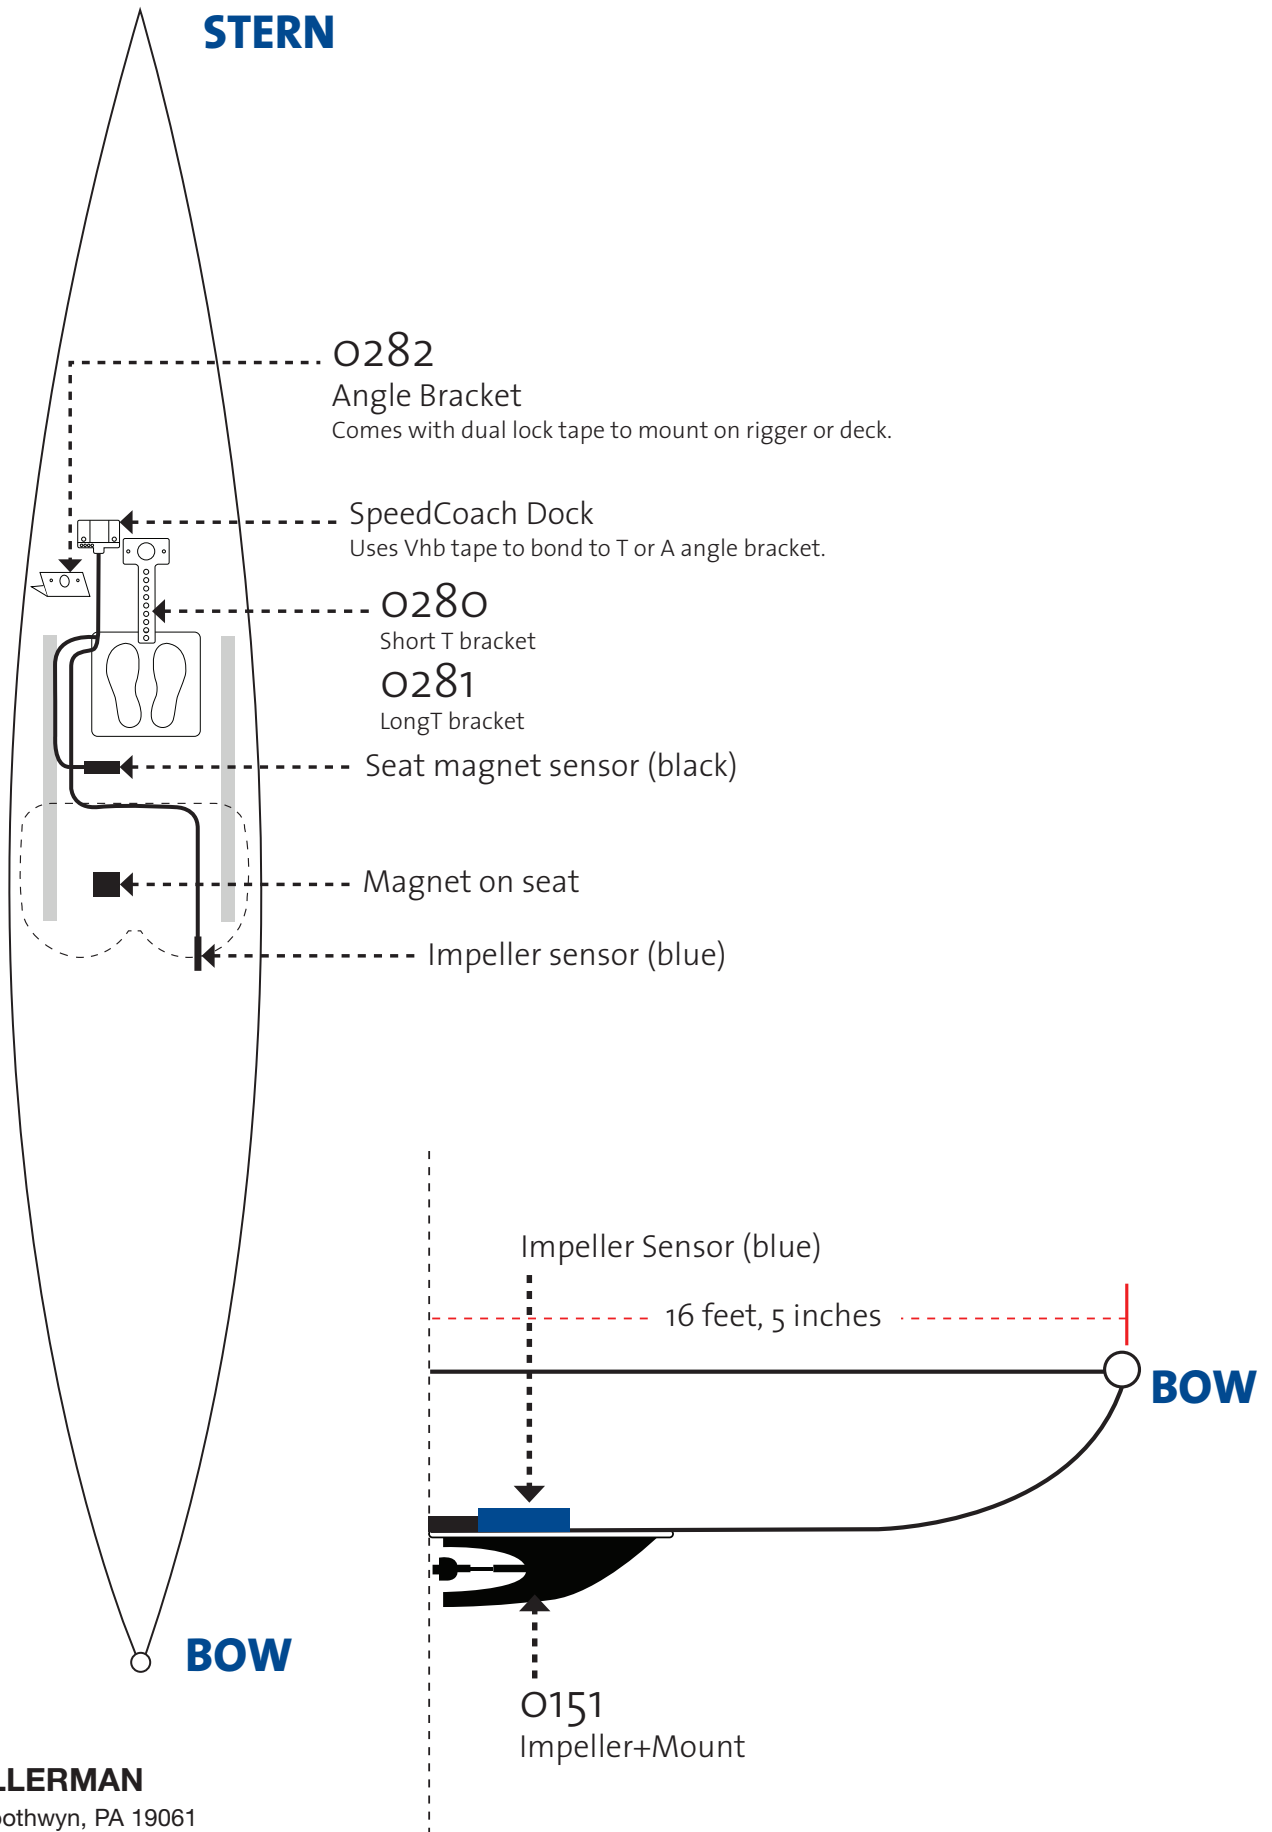

SPEEDCOACH WIRING DIAGRAM / 1x Wiring Harness

Comes with SpeedCoach dock, seat magnet sensor, impeller sensor, and magnet. Impeller, T Bracket or Angle Bracket sold separately.

NIELSEN-KELLERMAN

21 Creek Circle, Boothwyn, PA 19061