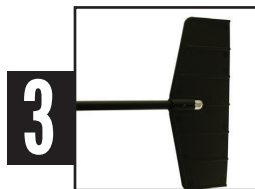

Thank you for purchasing the Kestrel Portable Vane Mount. This accessory is compatible with all Kestrel 4000 series models, and allows the Kestrel to spin freely into the wind. The Vane Mount was designed for extreme light weight and portability, and assembles in seconds. The included carry pouch protects the Vane Mount pieces, and also comfortably fits a Kestrel Meter. NK, manufacturer of Kestrel Weather & Environmental Meters, is available to answer questions and provide support.

1 Assemble the boom. Unfold the two pieces and stretch the bungee gently, then slide the two pieces together (like a tent pole).

2 Attach the flight to the flat end of the boom. Grasp the silver bungee end AND the transparent bungee washer, then pull the bungee out about 1/2 inch. Drop the bungee into the slot in the center of the flight while slipping the boom end into the opening in the center of the flight.

RIGHT

WRONG

3 The assembled flight and boom looks like this.

4 Attach the boom to the cup bracket. Locate the arrow on the inside of the cup bracket base. Insert the boom end in the direction of the arrow all the way through the base of the vane mount. Grasp the silver bungee end AND the transparent bungee washer, then pull the boom back, stretching the bungee. Drop the bungee into the slot and slip the boom end into the opening near the compass. Gently rotate the boom until the angled end "seats" into the base of the opening.

5 Attach the Vane Mount to your tripod and level your tripod. Spin the Vane Mount knob onto the 1/4-20 mount on your tripod. Slip your Kestrel into the Vane Mount with the display facing the bubble level. Adjust the flight so it is vertical. Observing the level on the Vane Mount, carefully adjust your tripod so the Vane Mount is level and rotates freely and evenly.