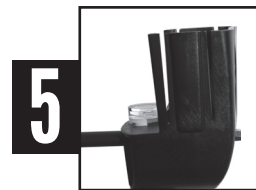

1 Assemble the boom. Unfold the two pieces and stretch the bungee gently, then slide the two pieces together (like a tent pole).

2 Attach the flight to the flat end of the boom. Grasp the silver bungee end AND the transparent bungee washer, then pull the bungee out about 1/2 inch. Drop the bungee into the slot in the center of the flight while slipping the boom end into the opening in the center of the flight.

RIGHT

WRONG

3 The assembled flight and boom looks like this.

4 Attach the boom to the cup bracket. Locate the arrow on the inside of the cup bracket base. Insert the boom end in the direction of the arrow all the way through the base of the vane mount. Grasp the silver bungee end AND the transparent bungee washer, then pull the boom back, stretching the bungee. Drop the bungee into the slot and slip the boom end into the opening near the compass. Gently rotate the boom until the angled end "seats" into the base of the opening.

5 Attach the Vane Mount to your tripod and level your tripod. Spin the Vane Mount knob onto the 1/4-20 mount on your tripod. Slip your Kestrel into the Vane Mount with the display facing the bubble level. Adjust the flight so it is vertical. Observing the level on the Vane Mount, carefully adjust your tripod so the Vane Mount is level and rotates freely and evenly.