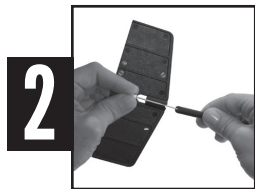

Thank you for purchasing the Kestrel Portable Vane Mount. This accessory is compatible with all Kestrel 4000 series models, and allows the Kestrel to spin freely into the wind. The Vane Mount was designed for extreme light weight and portability, and assembles in seconds. The included carry pouch protects the Vane Mount pieces, and also comfortably fits a Kestrel Meter. NK, manufacturer of Kestrel Weather & Environmental Meters, is available to answer questions and provide support.

1 Assemble the boom. Unfold the two pieces and stretch the bungee gently, then slide the two pieces together (like a tent pole).

2 Attach the flight to the flat end of the boom. Grasp the silver bungee end AND the transparent bungee washer, then pull the bungee out about 1/2 inch. Drop the bungee into the slot in the center of the flight while slipping the boom end into the opening in the center of the flight.

RIGHT

WRONG

3 The assembled flight and boom looks like this.

4 Attach the boom to the cup bracket. Locate the arrow on the inside of the cup bracket base. Insert the boom end in the direction of the arrow all the way through the base of the vane mount. Grasp the silver bungee end AND the transparent bungee washer, then pull the boom back, stretching the bungee. Drop the bungee into the slot and slip the boom end into the opening near the compass. Gently rotate the boom until the angled end "seats" into the base of the opening.